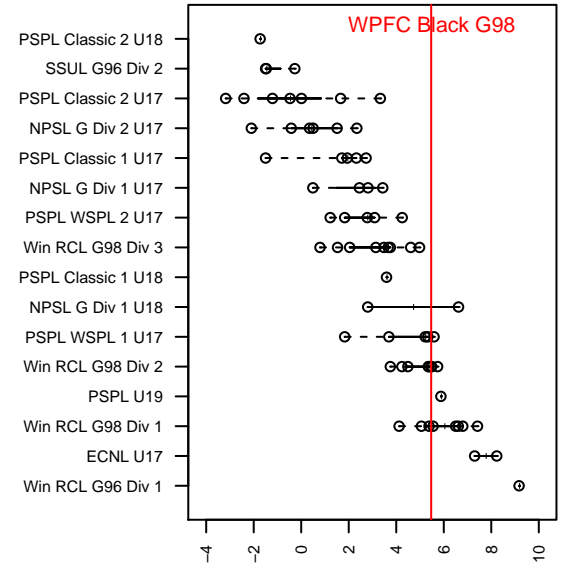

**attack and defense rating
relative to others at age
and all opponents in last 13 months**