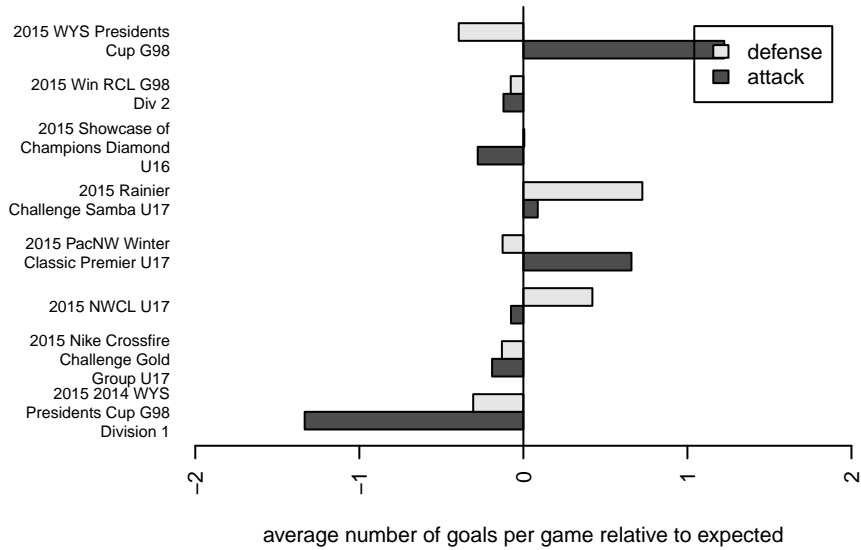

Performance relative to 13 month average