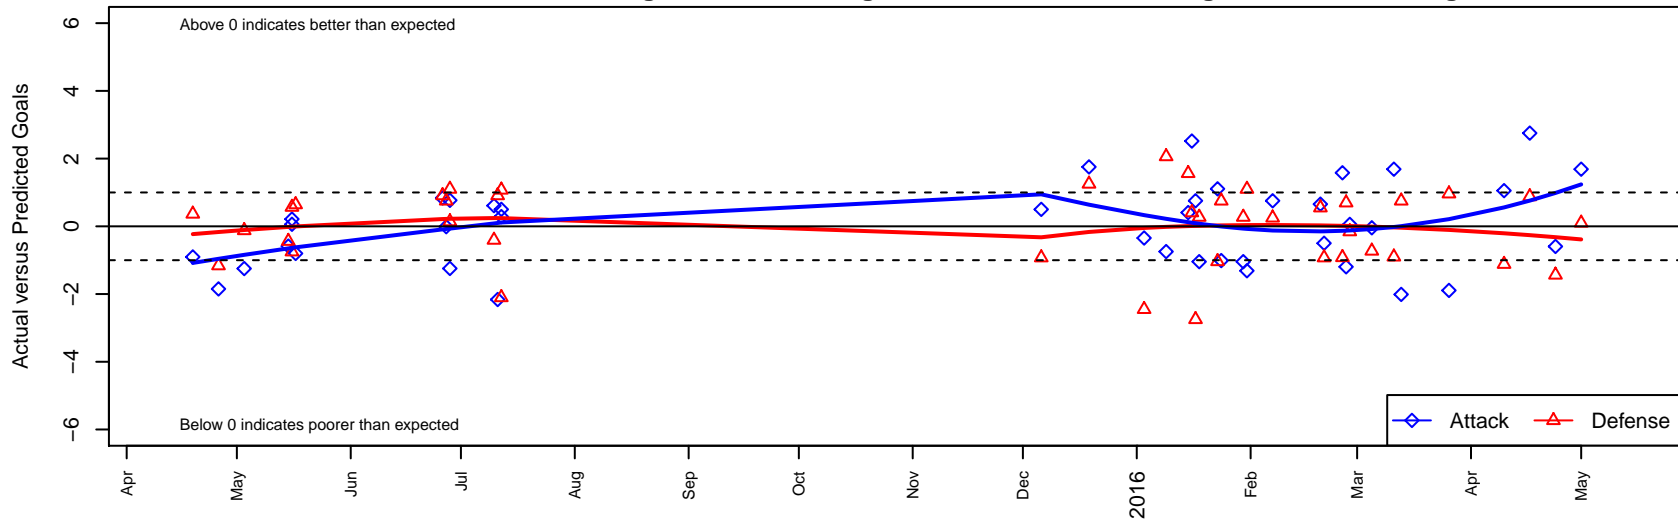

WPFC Black G98

Washington Premier FC
 Tacoma, WA
 G98 total strength=1669
 attack=25.98 defense=15.94
 fall league = Win RCL G98 Div 2

alt names used:
 WPFC G98 Black (B)
 WPFC 98 BLACK (WA)
 WASHINGTON PREMIER FC WPFC 98 BLAC
 Washington Premier FC 98 Black
 WPFC 98 Black
 WASHINGTON PREMIER FC WPFC 98 BLAC
 WPFC G98 Black (B)
 WPFC G98 Black (B)

WPFC Black G98
 Dots are actual minus expected GF (blue circles) and GA (red triangles).
 Blue line is smoothed change in attack strength. Red is smoothed change in defense strength.

**attack and defense variance (black dot)
relative to other teams
and top 10 in region**