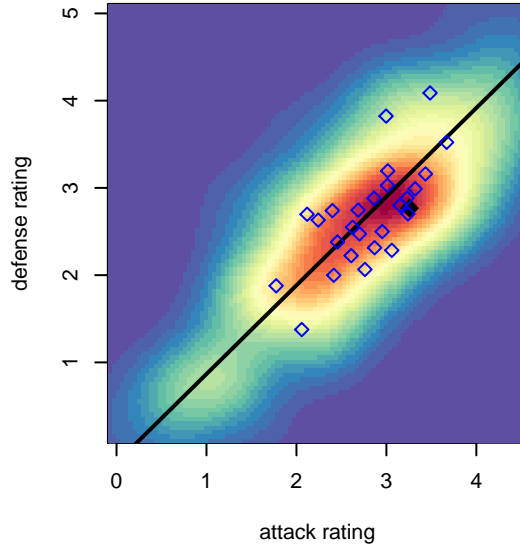

**attack and defense rating
relative to others at age
and all opponents in last 13 months**